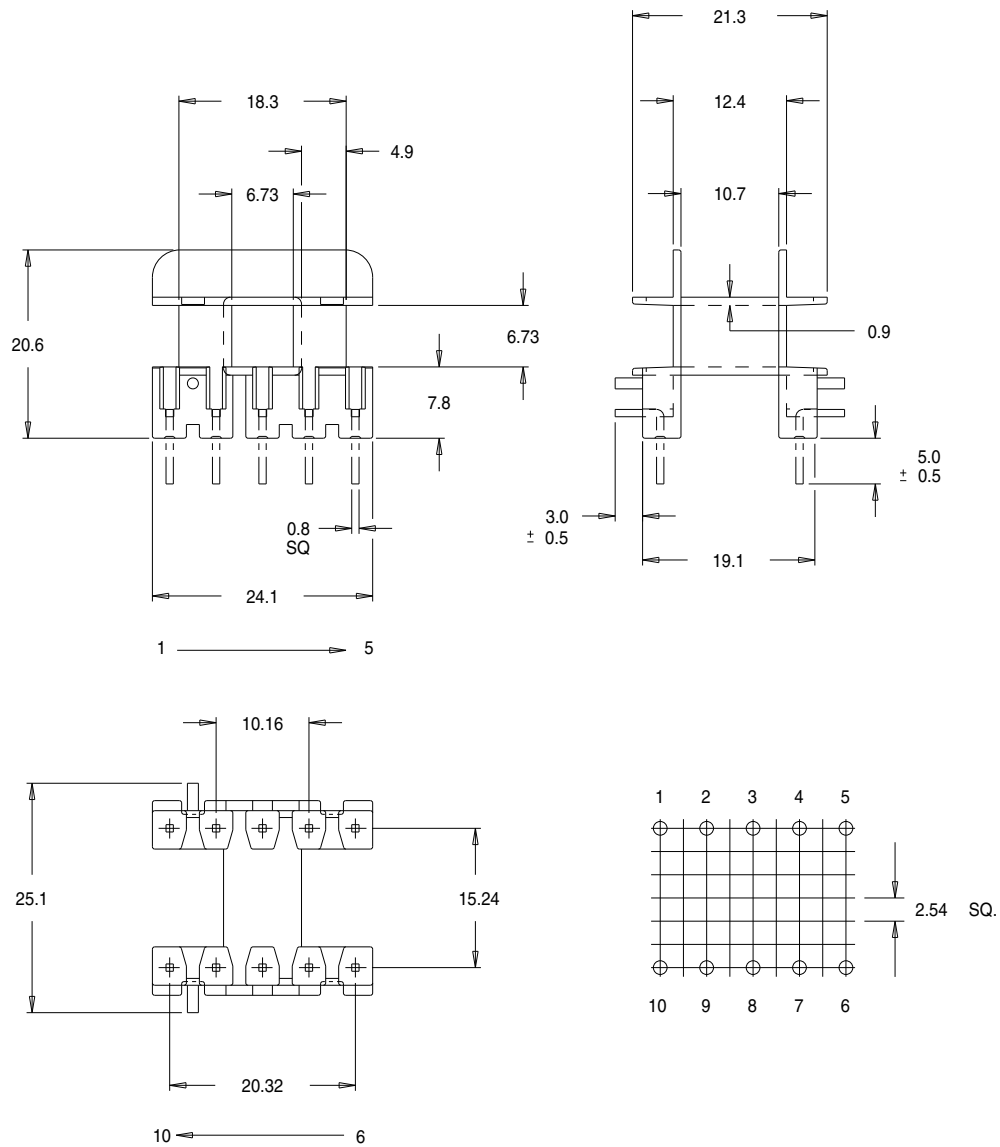

Part No. FE0132
E25/19/6 Horizontal Single Section Bobbin

(F1238)

Dimensions in millimetres.

Issue 1